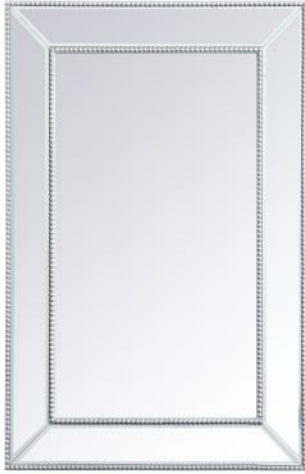

PRODUCT SPECIFICATION SHEET

Iris COLLECTION

Wood frame Rectangle Mirror 24 inch Antique Silver finis

Item No: MR32436S
(Antique Silver)

Item No: MR32436G
(Antique Gold)

Item No: MR32436BL
(Blue)

Dimensions

length	24
width	1
height	36
product weight	15.435

Specifications

Finish	3 Finishes
mount type	wall mounted
shape	rectangle
orientation	horizontal and vertical
framed	yes
frame material details	wood
power source	none
magnifying	none
storage included	no
installation hardware included	no
Warranty	1 Year Limited
Shipment Type	Small Parcel