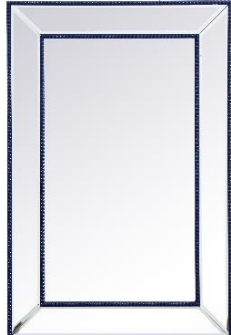

PRODUCT SPECIFICATION SHEET

Iris COLLECTION

Wood frame Rectangle Mirror 24 inch Antique Silver finis

Item No: MR32436S
(Antique Silver)

Item No: MR32436G
(Antique Gold)

Item No: MR32436BL
(Blue)

Dimensions

length	24
width	1
height	36
product weight	15.435

Specifications

Finish	3 Finishes
mount type	wall mounted
shape	rectangle
orientation	horizontal and vertical
framed	yes
frame material details	wood
power source	none
magnifying	none
storage included	no
installation hardware included	no
Warranty	1 Year Limited
Shipment Type	Small Parcel